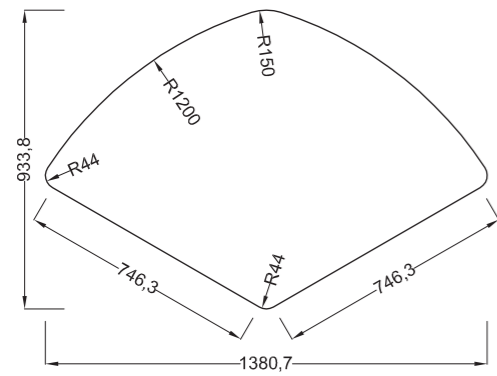

The melamin top of 25mm. With minimum radius of 44mm radius. All edges and corners of the board have a radius conforming safety standards with radius of 3mm. The table can be fixed height or adjustable, can have wheels, can have bookshelf in polypropilene, metal grid or with guides support chairs. Cuffs adjustable at the base.

- DIMENSIONI PIANI TRAPEZIO
- Dimension Table Trapezio
- Dimension Table Trapezio

# TAVOLO PETALO

Table Petalo - Table Petalo

- DIMENSIONI PIANO PETALO
- Dimension Table Petalo
- Dimension Table Petalo

# TAVOLO QUADRO

Table Quadro - Table Quadro

- DIMENSIONI PIANO QUADRO
- Dimension Table Quadro
- 65x65x59/64/71/76/82h. cm.

COMPOSIZIONE TAVOLO QUADRO CON TRAPEZIO PIANO DA 100  
| Dimensioni d'ingombro 392x232 cm. circa  
| Overall dimensions 392x232 cm. approximately