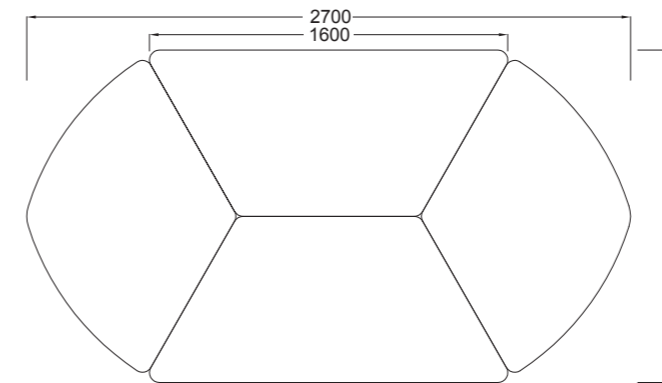

The melamin top of 25mm. With minimum radius of 44mm radius. All edges and corners of the board have a radius conforming safety standards with radius of 3mm. The table can be fixed height or adjustable, can have wheels, can have bookshelf in polypropilene, metal grid or with guides support chairs. Cuffs adjustable at the base.

- DIMENSIONI PIANI TRAPEZIO
- Dimension Table Trapezio
- Dimension Table Trapezio

# TAVOLO PETALO

Table Petalo - Table Petalo

- DIMENSIONI PIANO PETALO
- Dimension Table Petalo
- Dimension Table Petalo

# TAVOLO QUADRO

Table Quadro - Table Quadro

- DIMENSIONI PIANO QUADRO
- Dimension Table Quadro
- 65x65x59/64/71/76/82h. cm.

COMPOSIZIONE TAVOLO QUADRO CON TRAPEZIO PIANO DA 100  
| Dimensioni d'ingombro 392x232 cm. circa  
| Overall dimensions 392x232 cm. approximately