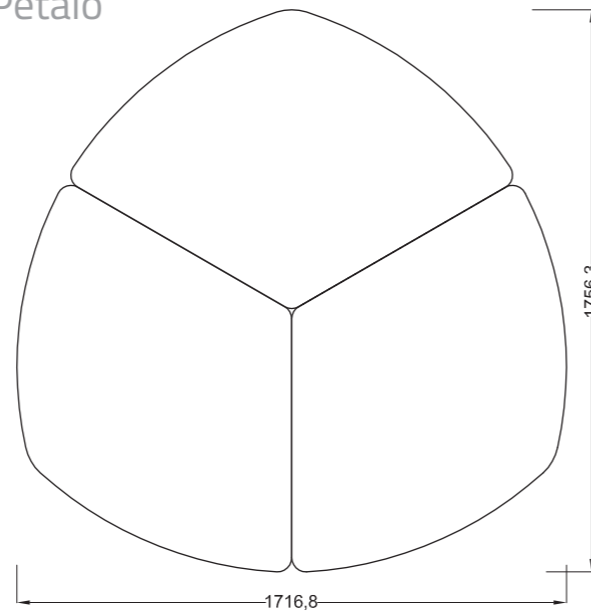

The melamin top of 25mm. With minimum radius of 44mm radius. All edges and corners of the board have a radius conforming safety standards with radius of 3mm. The table can be fixed height or adjustable, can have wheels, can have bookshelf in polypropilene, metal grid or with guides support chairs. Cuffs adjustable at the base.

- DIMENSIONI PIANI TRAPEZIO
- Dimension Table Trapezio
- Dimension Table Trapezio

# TAVOLO PETALO

Table Petalo - Table Petalo

- DIMENSIONI PIANO PETALO
- Dimension Table Petalo
- Dimension Table Petalo

# TAVOLO QUADRO

Table Quadro - Table Quadro

- DIMENSIONI PIANO QUADRO
- Dimension Table Quadro
- 65x65x59/64/71/76/82h. cm.

COMPOSIZIONE TAVOLO QUADRO CON TRAPEZIO PIANO DA 100  
| Dimensioni d'ingombro 392x232 cm. circa  
| Overall dimensions 392x232 cm. approximately