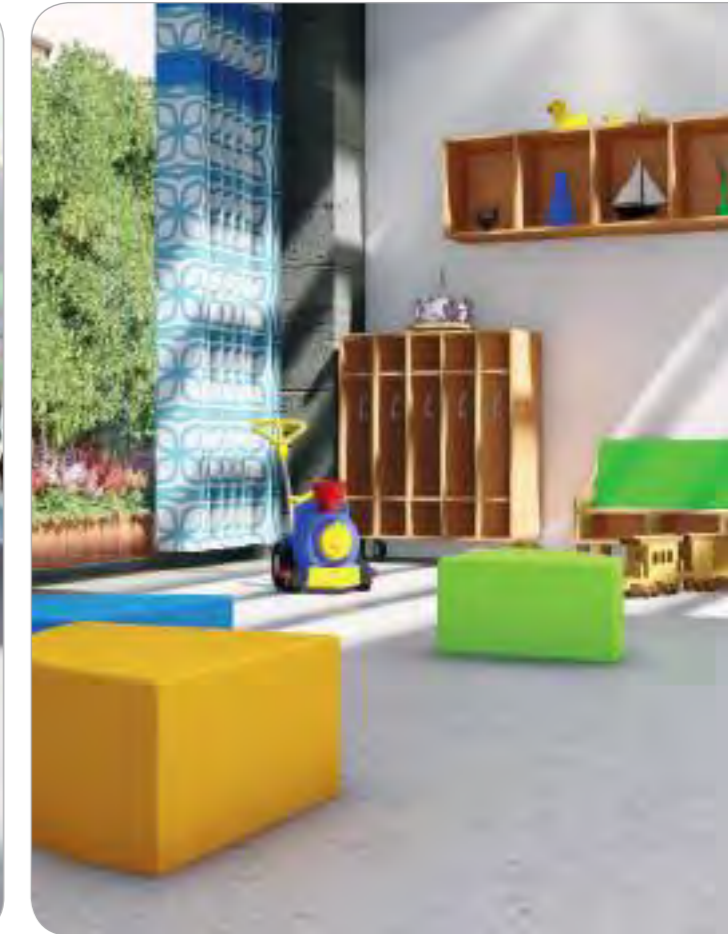

Curved panel with 5 hooks
Portemanteaux convexe 5 places
Perchero 5 perchas

COD.7412GP
41x30x78h cm.
1+

**CUBETTO MODULO
2 VERTICALE**

2 cubes vertical module
Module cube 2 verticale
2 casillas

MADE IN ITALY